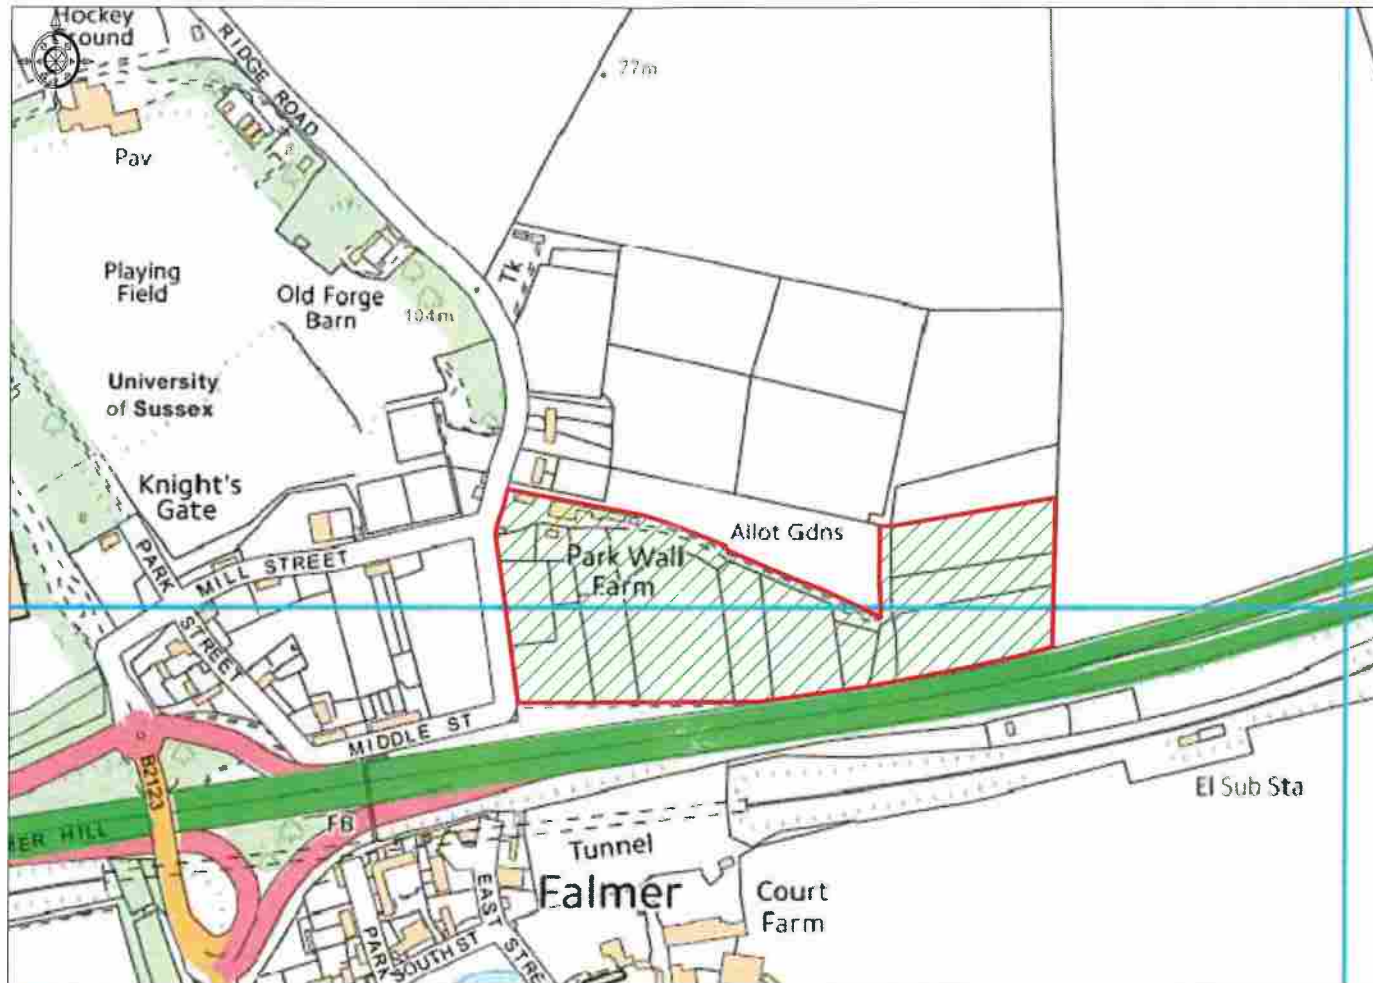

The Land at Park Wall Farm

Ordnance Survey © Crown Copyright 2015. All rights reserved. Licence number 100022432. Plotted Scale - 1:5000

The plan is published for convenience only. Although thought to be correct its accuracy cannot be guaranteed and it does not form part of the contract.