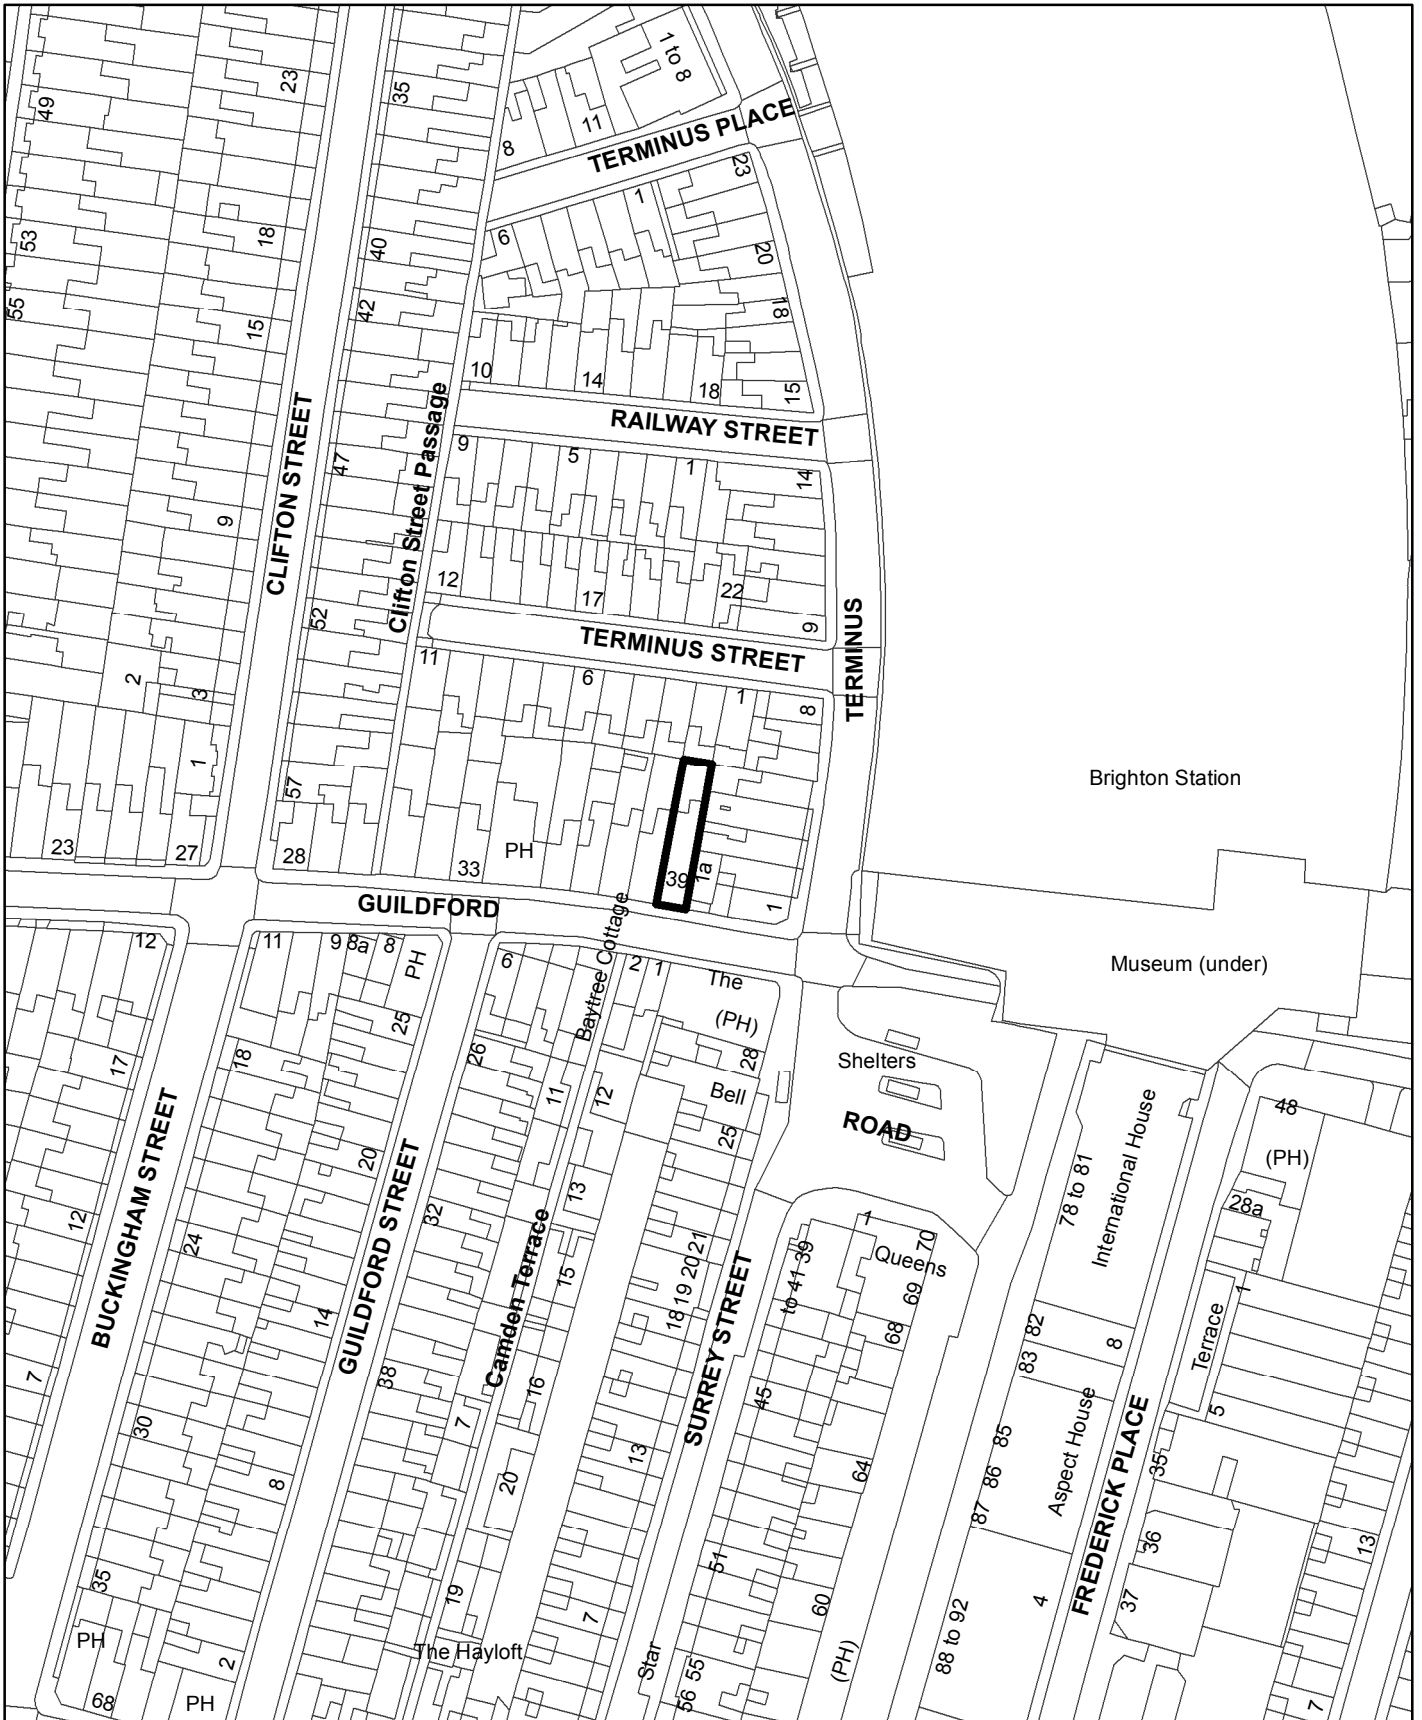

BH2020 01808 - 39 Guildford Road

Brighton Station

Museum (under)

Shelters

ROAD

International House
78 to 81

Aspect House
8

Terrace
5

N

Scale: 1:1,250