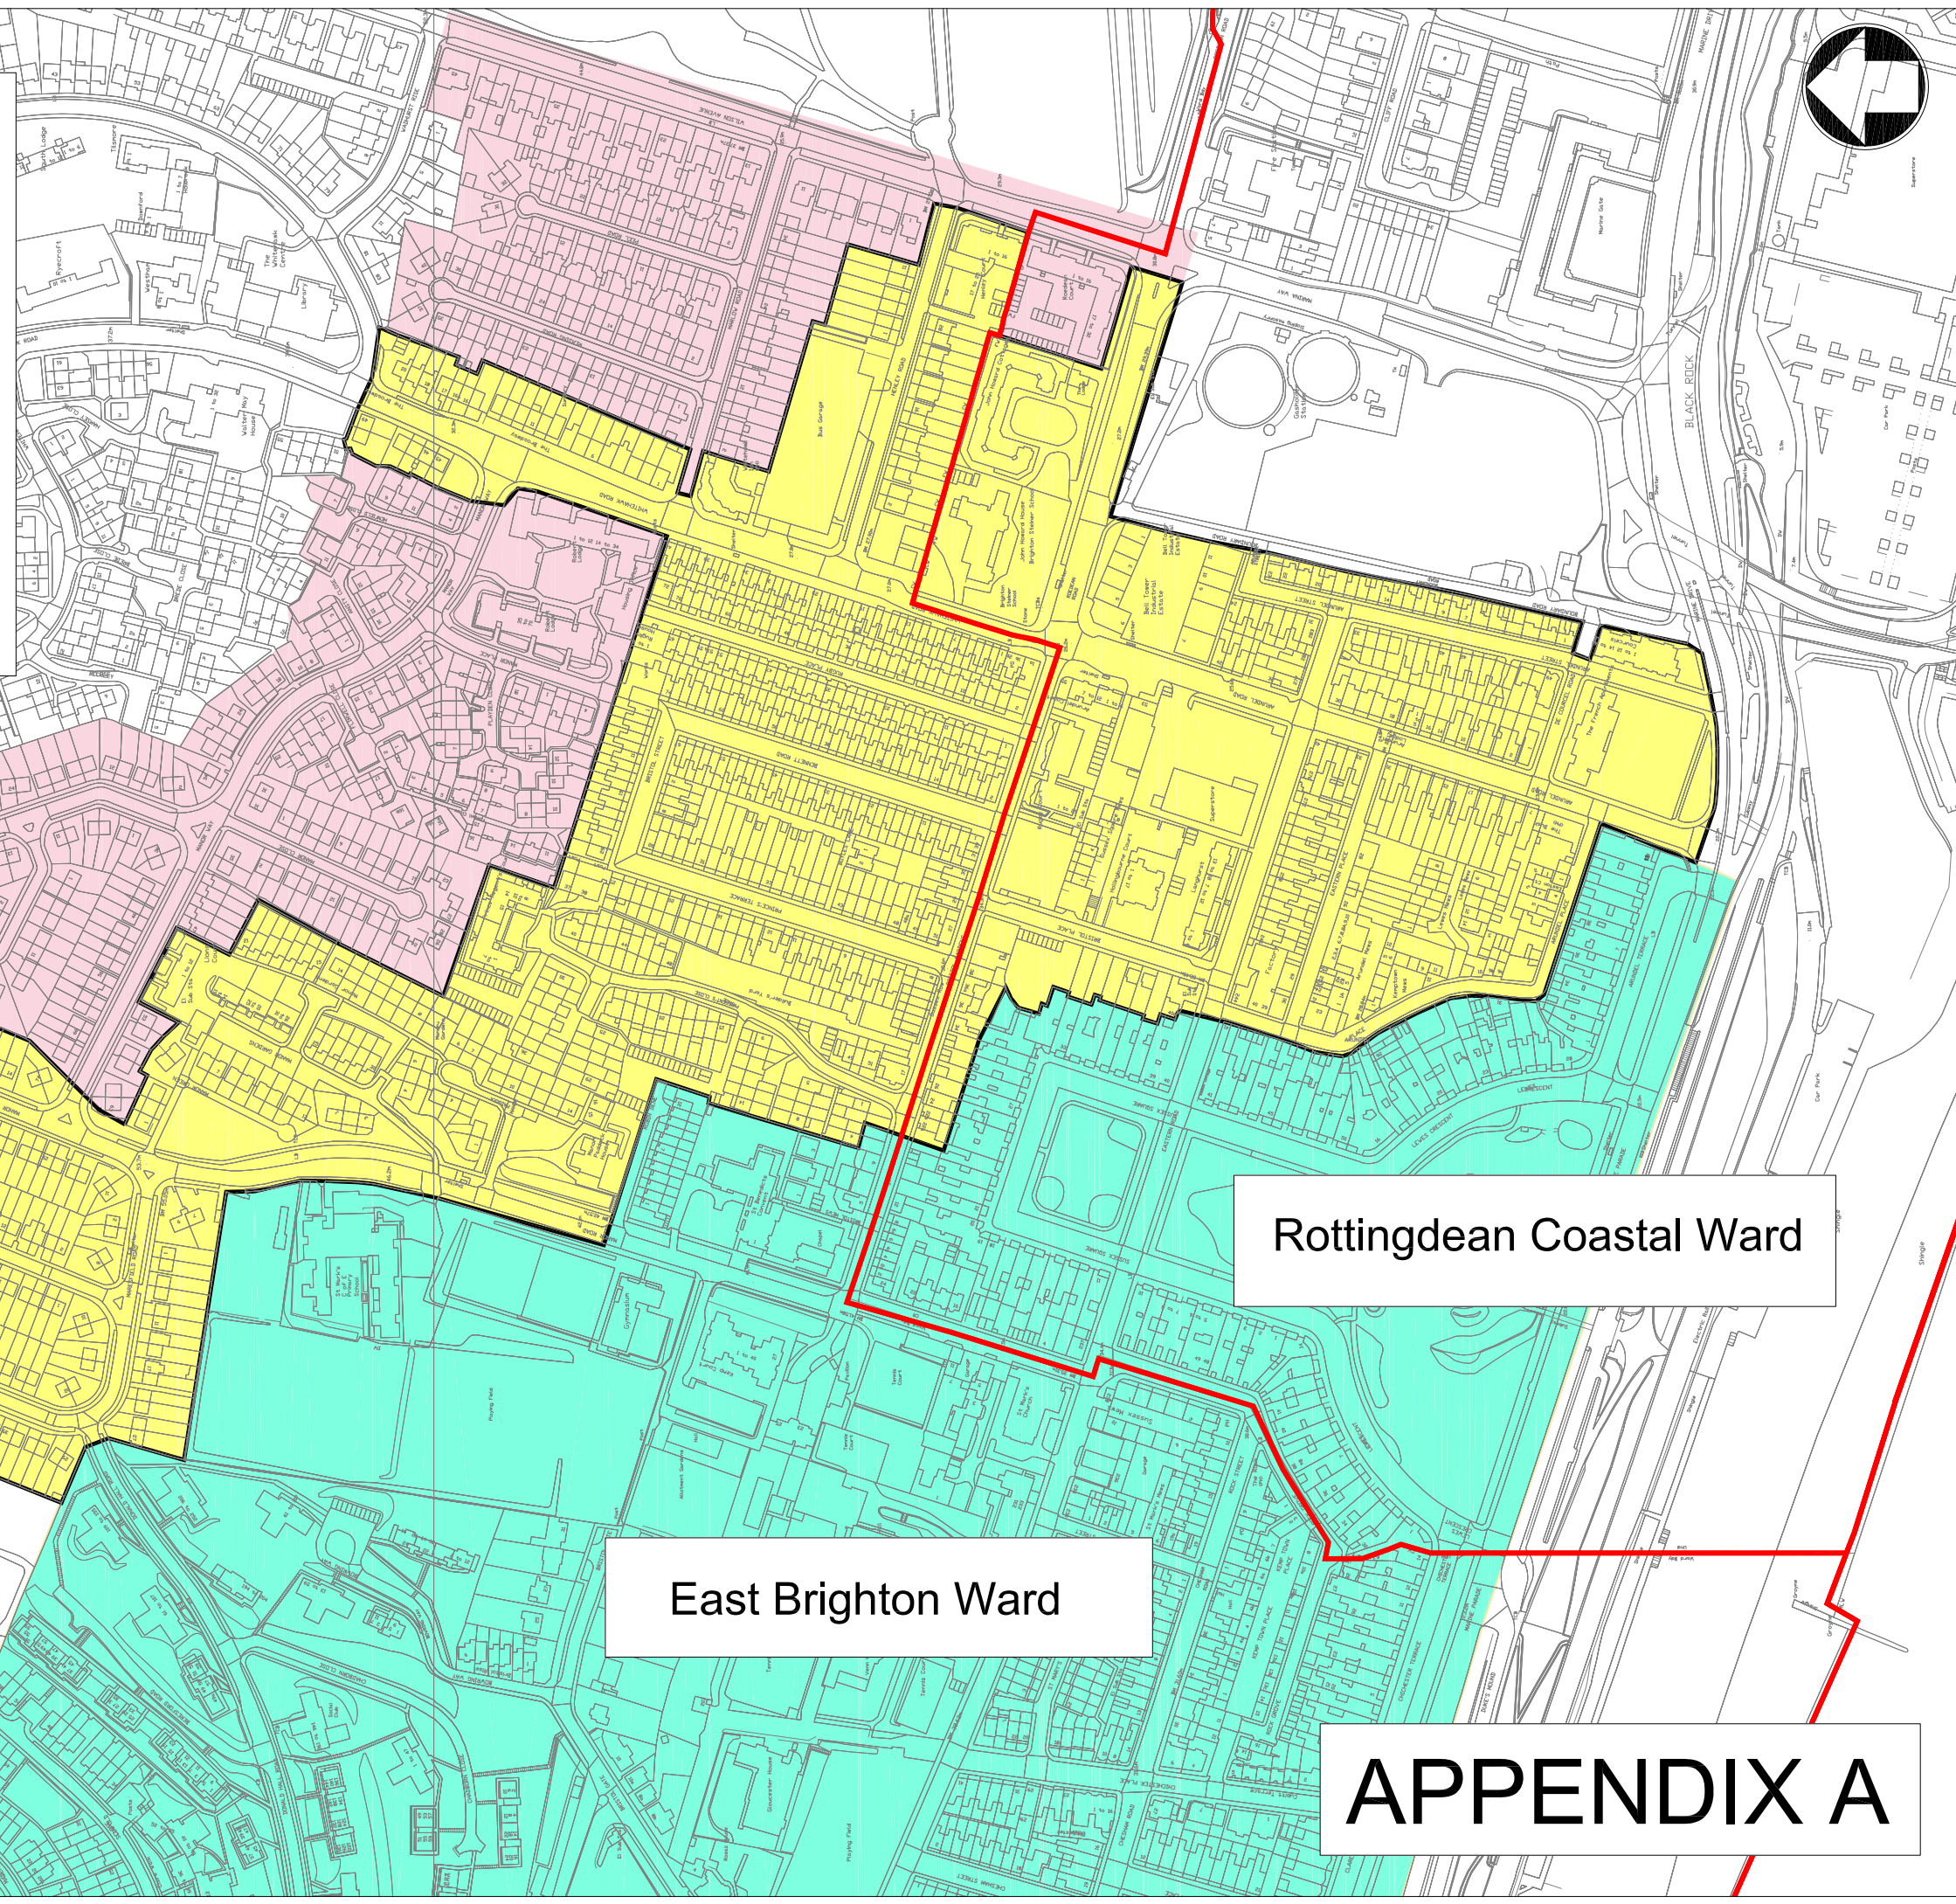

# Key

-  Proposed area to be included following public consultation
-  Proposed area not included following public consultation
-  Existing Area H Controlled Parking Zone
-  Ward Boundaries

Rottingdean Coastal Ward

East Brighton Ward

# APPENDIX A

Reproduced from / Based on the Ordnance Survey mapping with the permission of the controller of H.M Stationery Office., Crown copyright. Unauthorised reproduction infringes crown copyright and may lead to prosecution or Civil Proceedings. Brighton & Hove City Council, Licence: 100020999.2010.